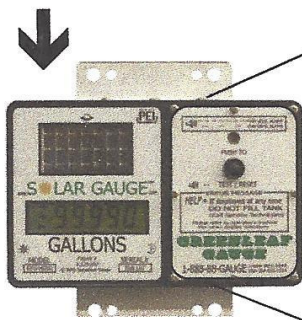

# Gauge Head

- (+) Trans + (Red wire)
- (+) Trans S (White Wire)
- (+) Trans - (Black Wire)
- (+) Interstitial (Black)
- (+) Interstitial (Black)
- (+) No Connection
- (+) Data Gnd -
- (+) Data Out +

← Transducer

← Probe

Primary Tank

Interstitial Cavity